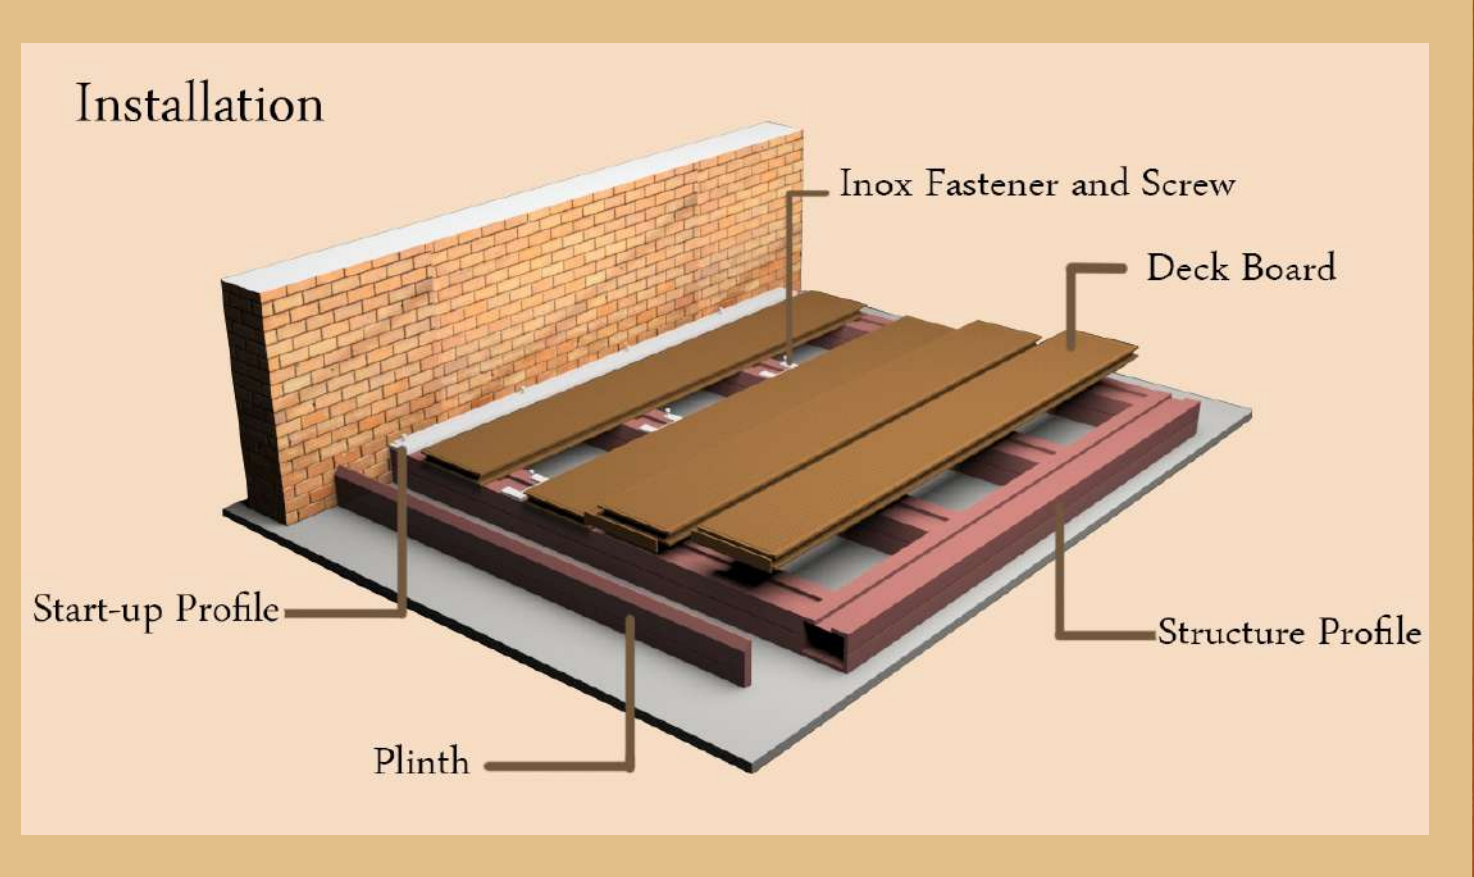

VILLA NO:- 35 SHAHRA-AL-BADAR
RUMAILA 3 AJMAN
P.O BOX NO:- 15263

P
E
R
G
O
L
A

Royal Pergola's

Royal Pergola's
Gallery

Pergola

A pergola is a garden feature forming a shaded walkway, passageway, or sitting area of vertical posts or pillars that usually support cross-beams and a sturdy open lattice, often upon which woody vines are trained. Royal pergolas products are made through a unique process that turns high-quality reclaimed wood fibers and virgin plastic resins into strong, moisture resistant pergola products. Royal pergolas is an environmentally friendly construction/landscape material manufactured with the latest technologies.

D E C K I N G

Royal Pergola's Gallery

Deck Profile

Deck

Plinth

Structure

Deck

Product made at royal pergolas uses unique blend of Wood fiber , PVC and other property enhancer component for elegant ,cost effective, durable, and safe alternative of wood forboth commercial and residential purpose .

Decking Features

- 1) Hidden Fastners and Electric wires
- 2) Slip less surface
- 3) Splinterns and nails free.
- 4) No varnish or treatment required.

Fencing

Royal Pergola's

Fencing

Royal pergola fencing will transform your surrounding into a beautiful and safe outdoor living. This practical solution enables full privacy for your family and loves once, and also safety from various animals presents in outskirts.

Fencing Features

- 1) Low servicing cost
- 2) Maintain privacy
- 3) Strong enough for protection
- 4) Fungus free
- 5) 15 years warranty.

Royal Pergola's

Tenso-Wpc

It is a special class of product which is combination of our prime product tensile structure and WPC structure, its unique design possibilities and elegant looks gives comfort and luxury appearance to your surroundings.