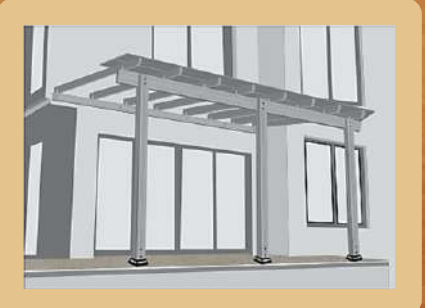

VILLA NO:- 35 SHAHRA-AL-BADAR
RUMAILA 3 AJMAN
P.O BOX NO:- 15263

P
E
R
G
O
L
A

Royal Pergola's

Royal Pergola's
Gallery

Pergola

A pergola is a garden feature forming a shaded walkway, passageway, or sitting area of vertical posts or pillars that usually support cross-beams and a sturdy open lattice, often upon which woody vines are trained. Royal pergolas products are made through a unique process that turns high-quality reclaimed wood fibers and virgin plastic resins into strong, moisture resistant pergola products. Royal pergolas is an environmentally friendly construction/landscape material manufactured with the latest technologies.

D E C K I N G

Royal Pergola's Gallery

Deck Profile

Deck

Plinth

Structure

Deck

Product made at royal pergolas uses unique blend of Wood fiber , PVC and other property enhancer component for elegant ,cost effective, durable, and safe alternative of wood forboth commercial and residential purpose .